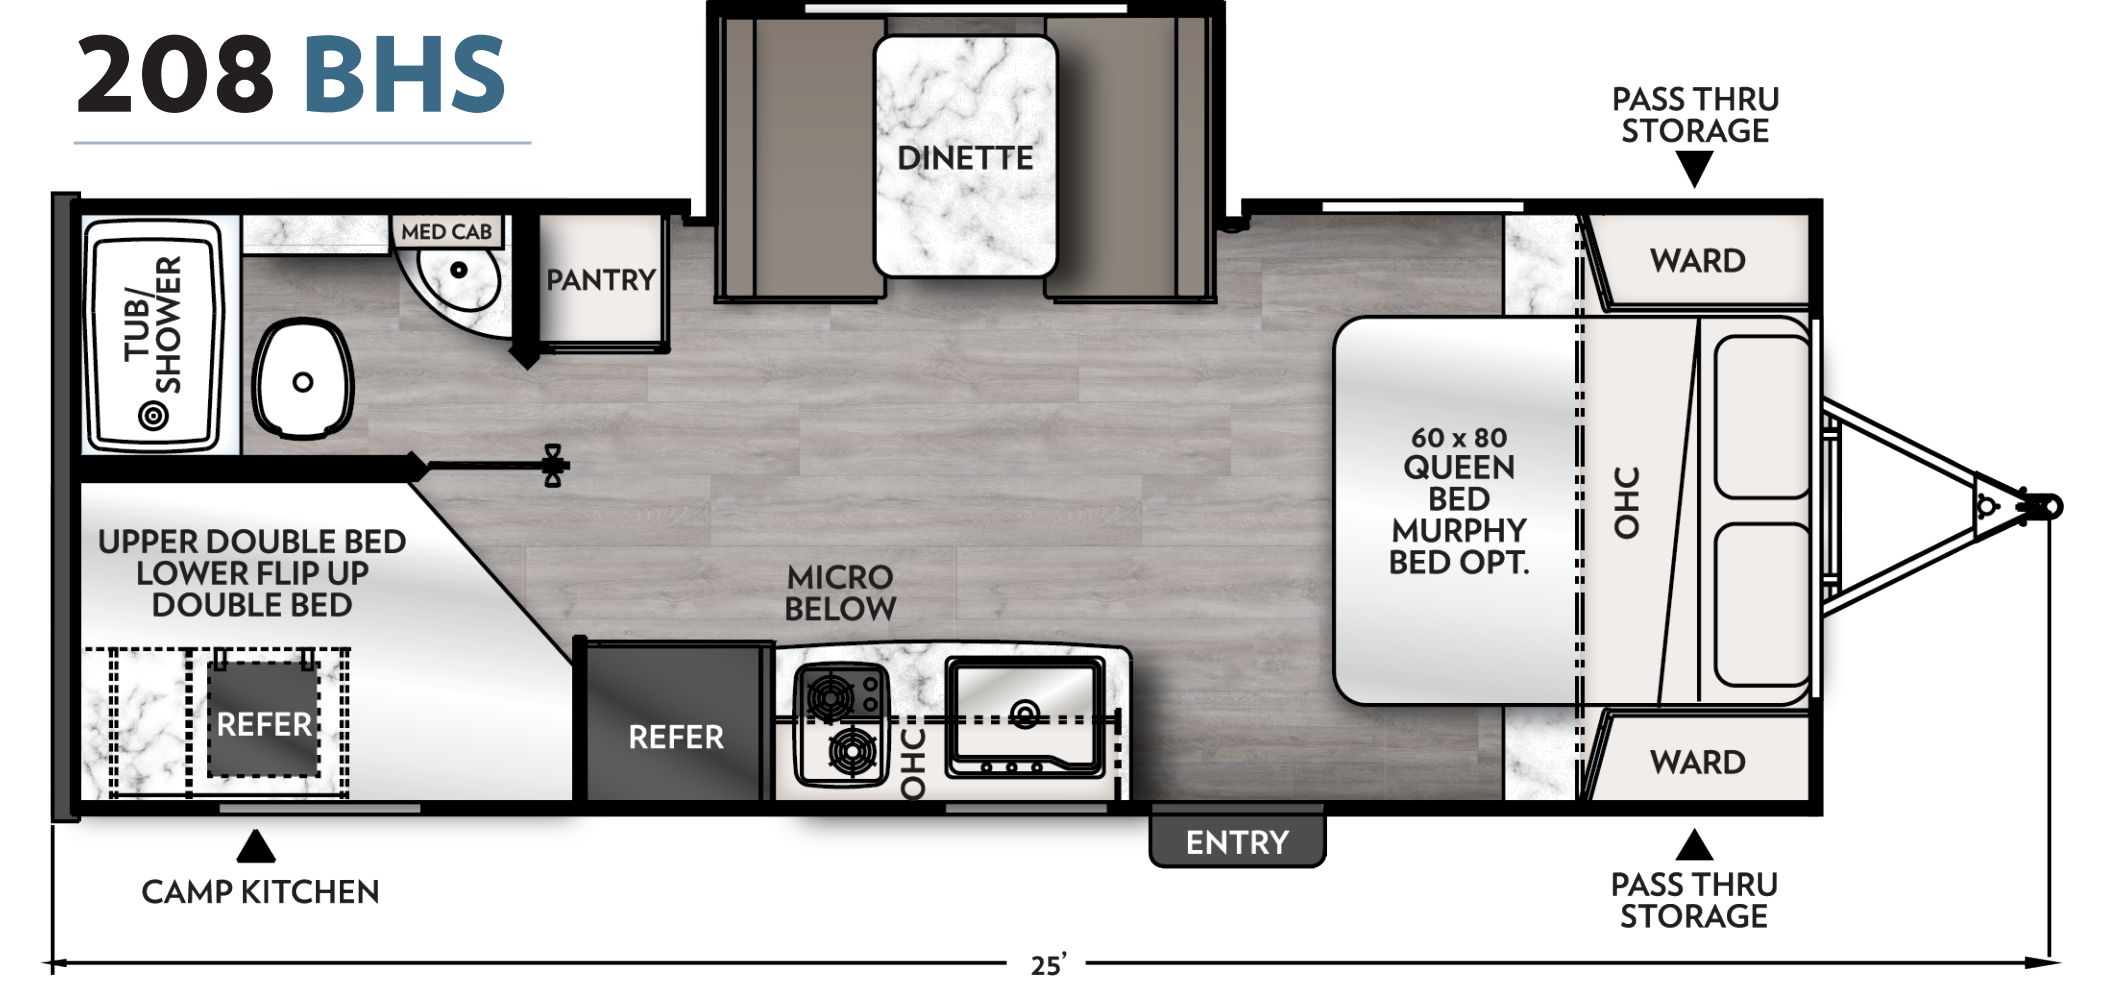

WEIGHT: 4220