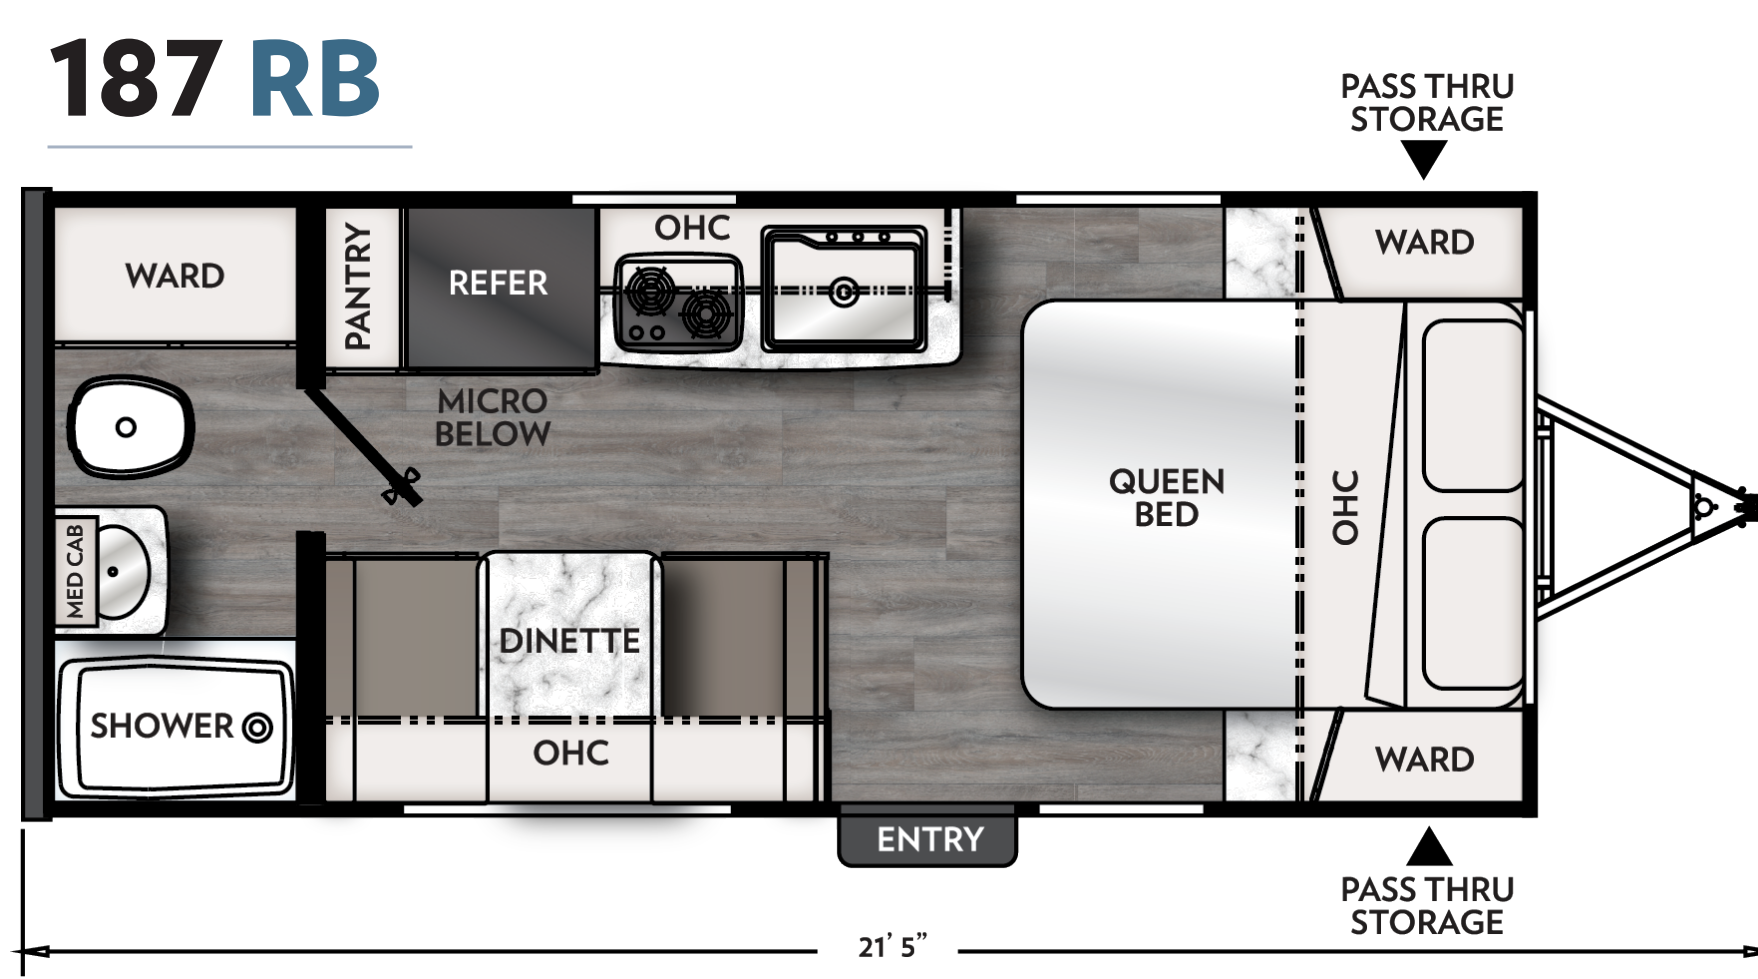

WEIGHT: 3318