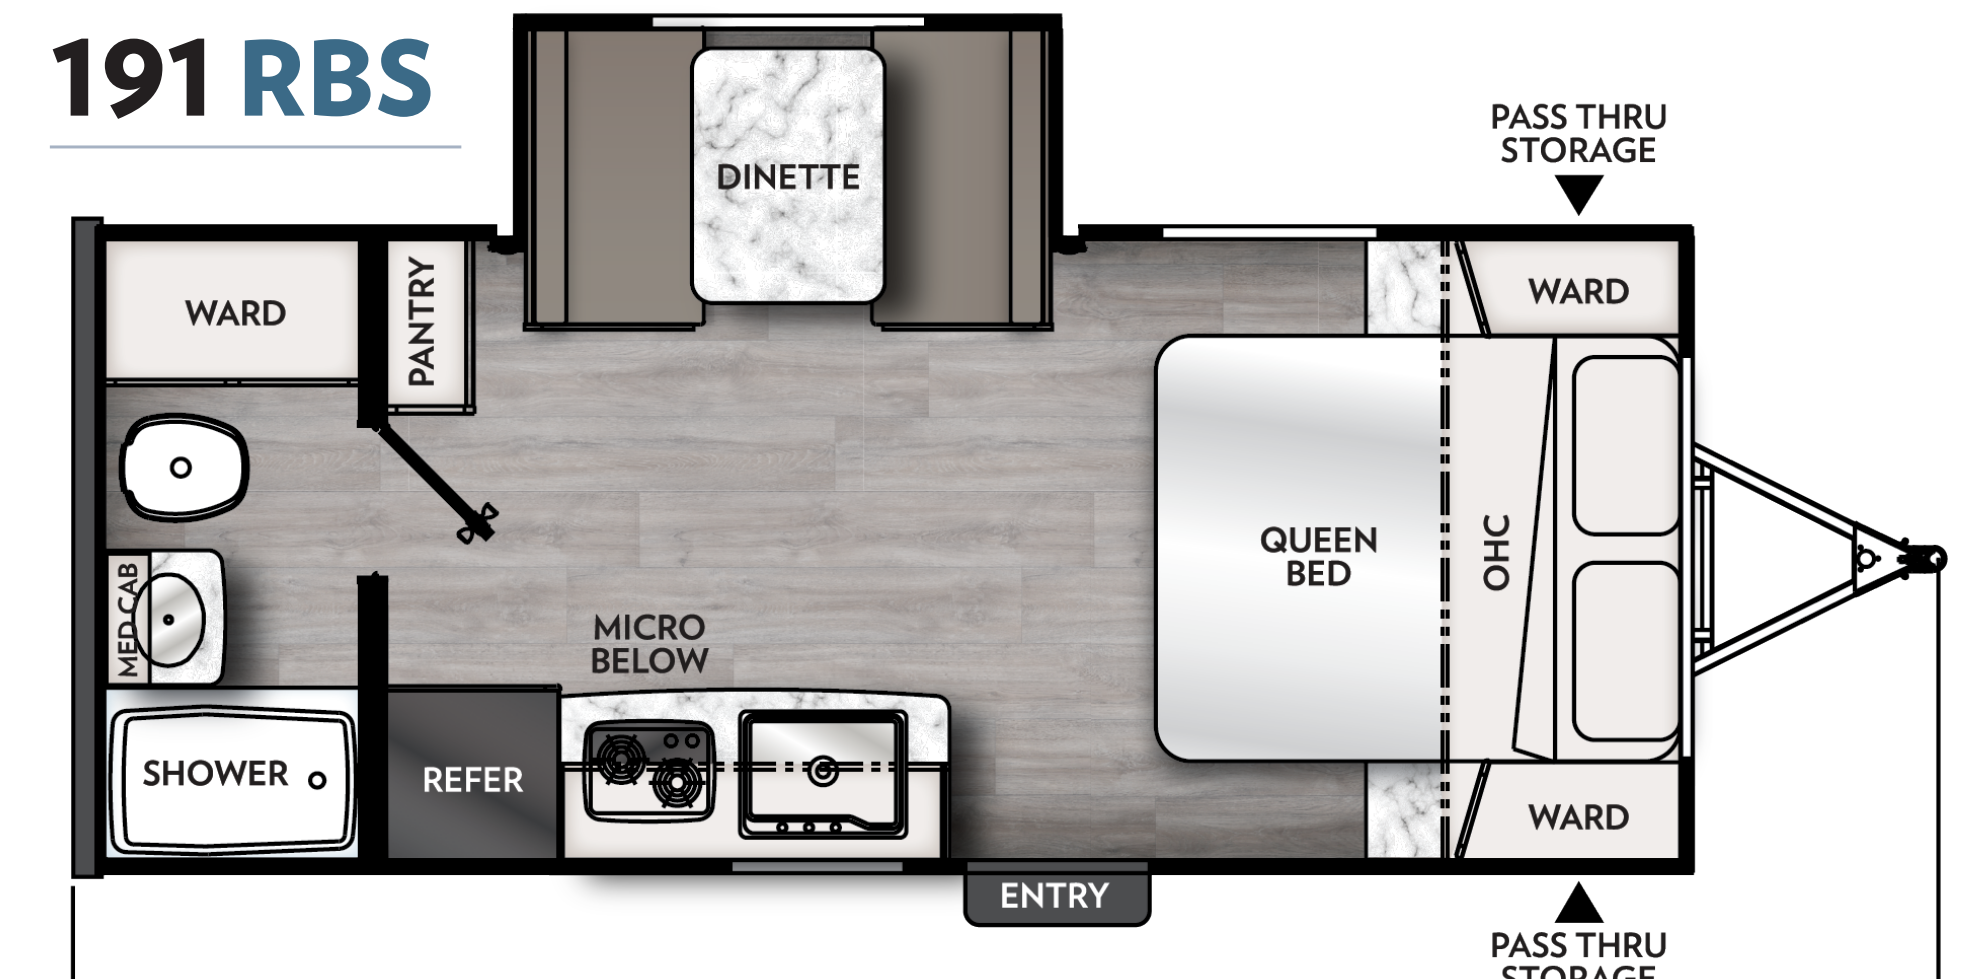

WEIGHT: 3546