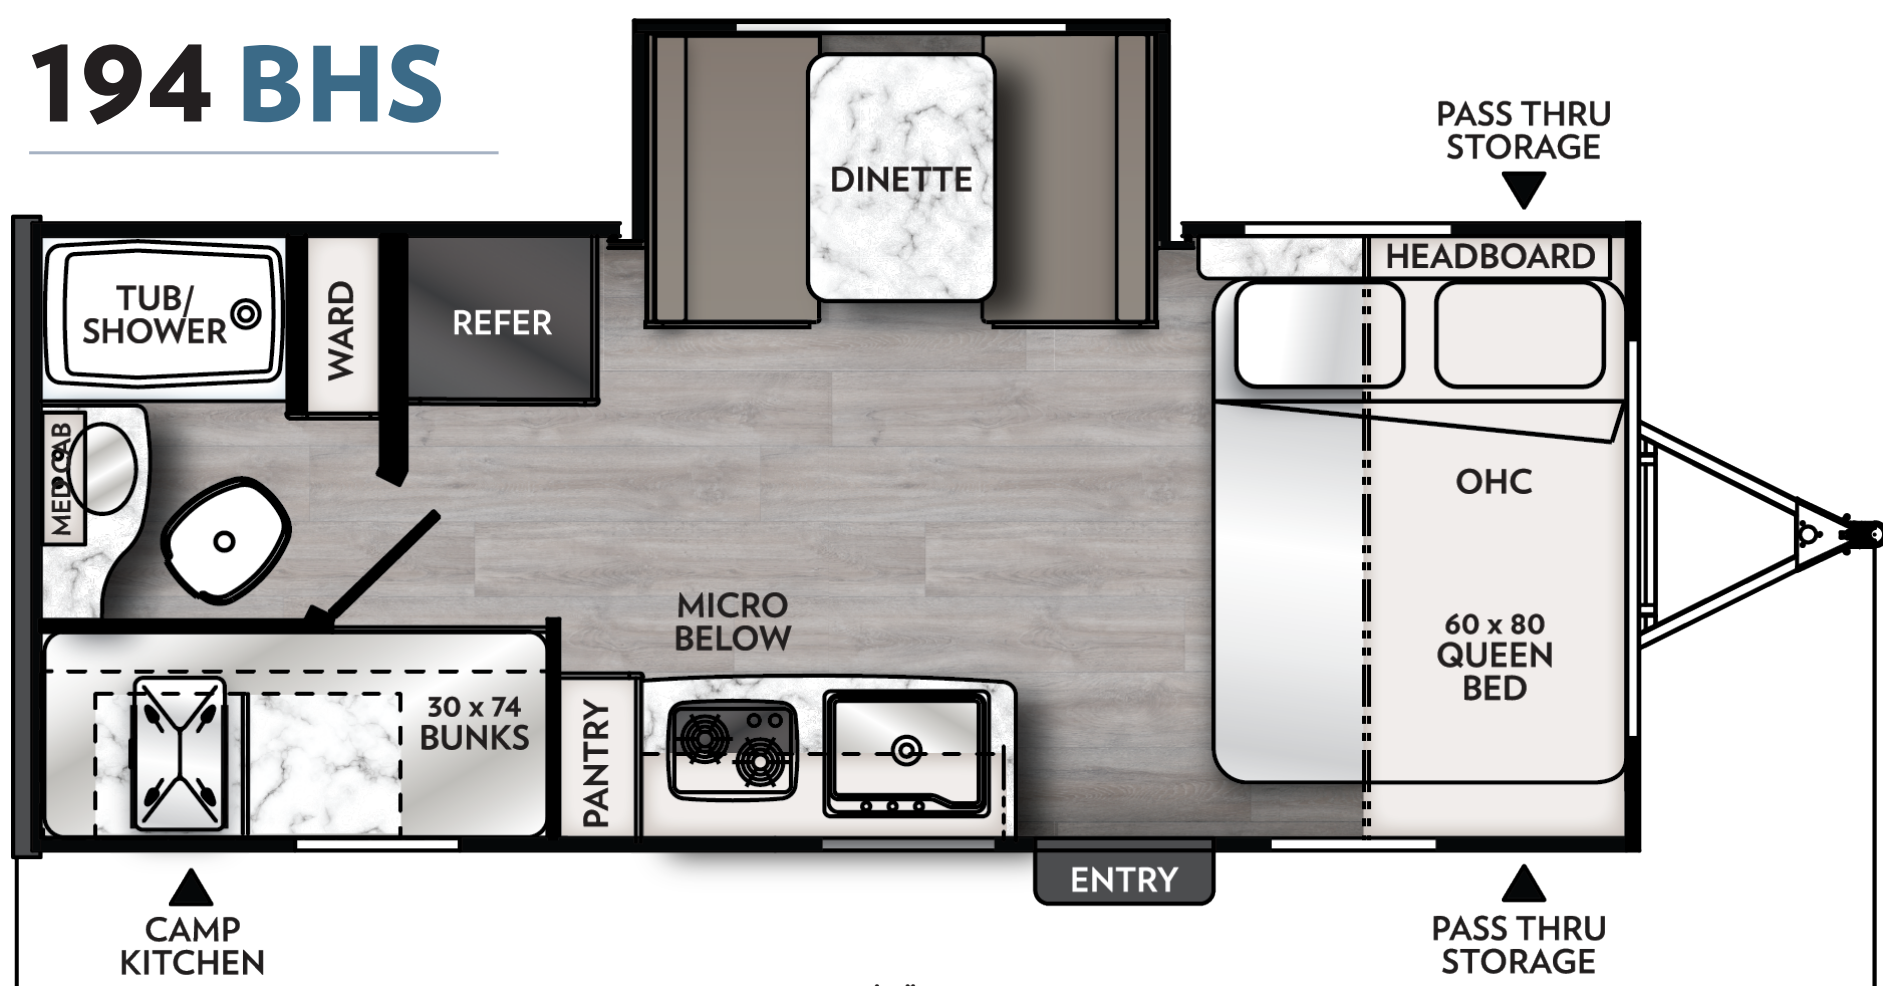

WEIGHT: 3850