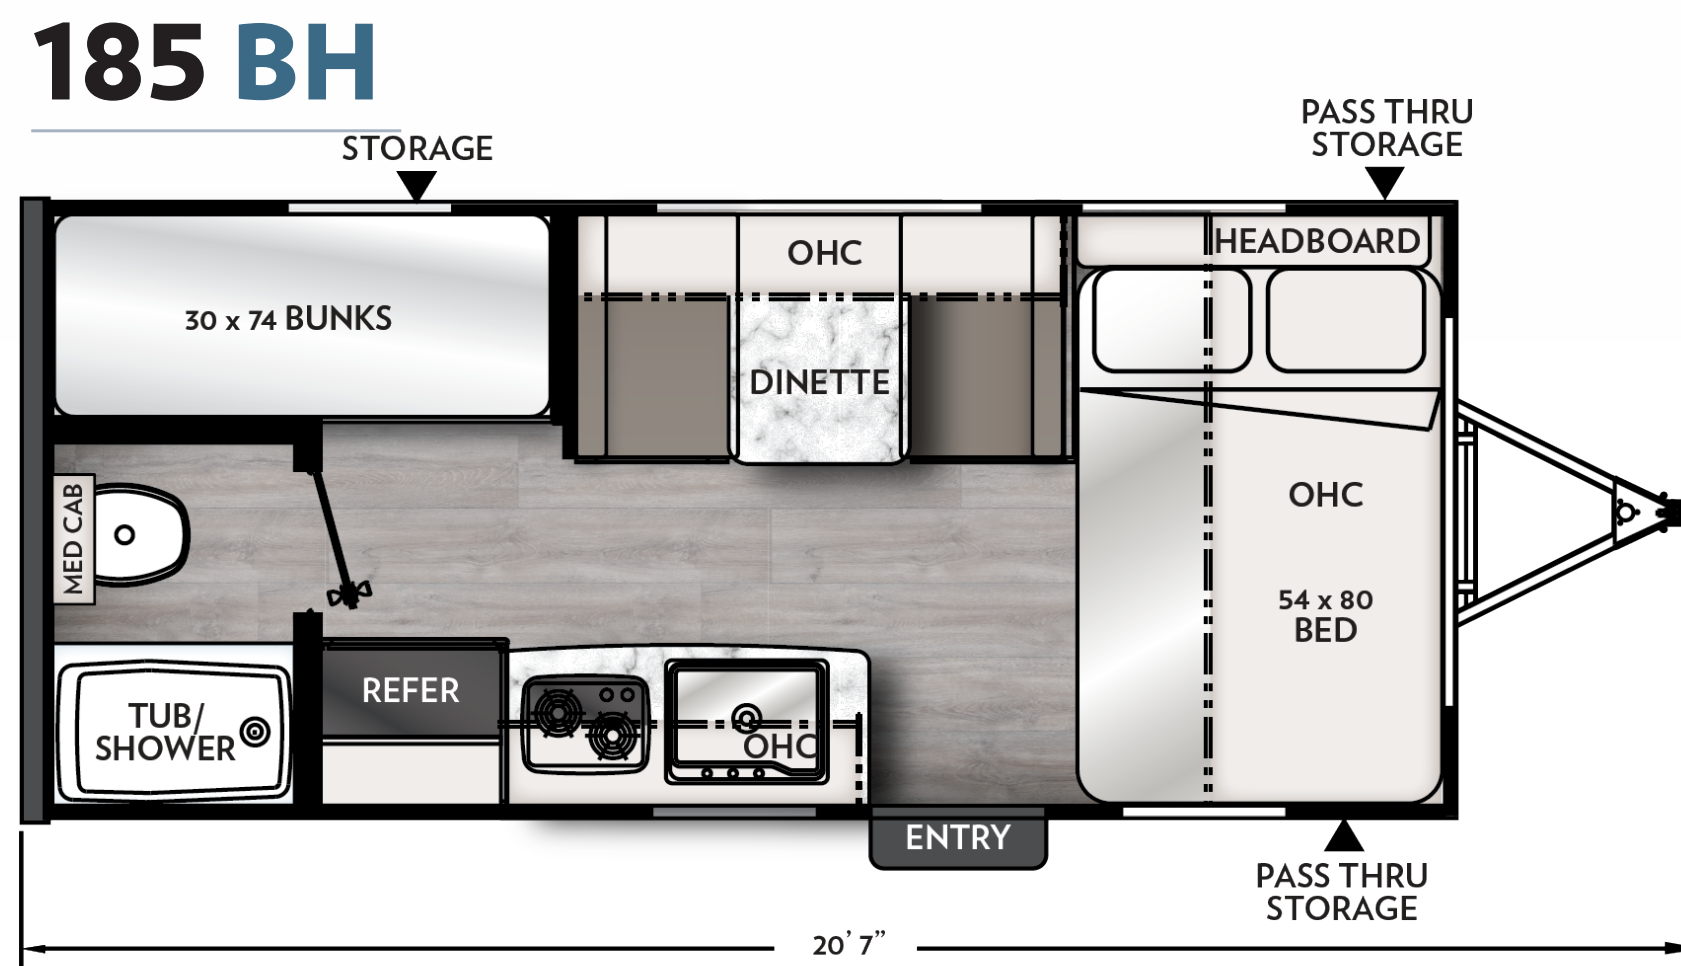

APEX

NANO OFF GRID

LIVE LIFE LIGHTER

NANO TRAVEL TRAILERS

WEIGHT: 3366

STANDARD SOLAR PANELS

200 W. SOLAR PANEL (ROOF MOUNTED)

30 AMP CONTROLLER

INCLUDED ON EVERY FLOOR PLAN