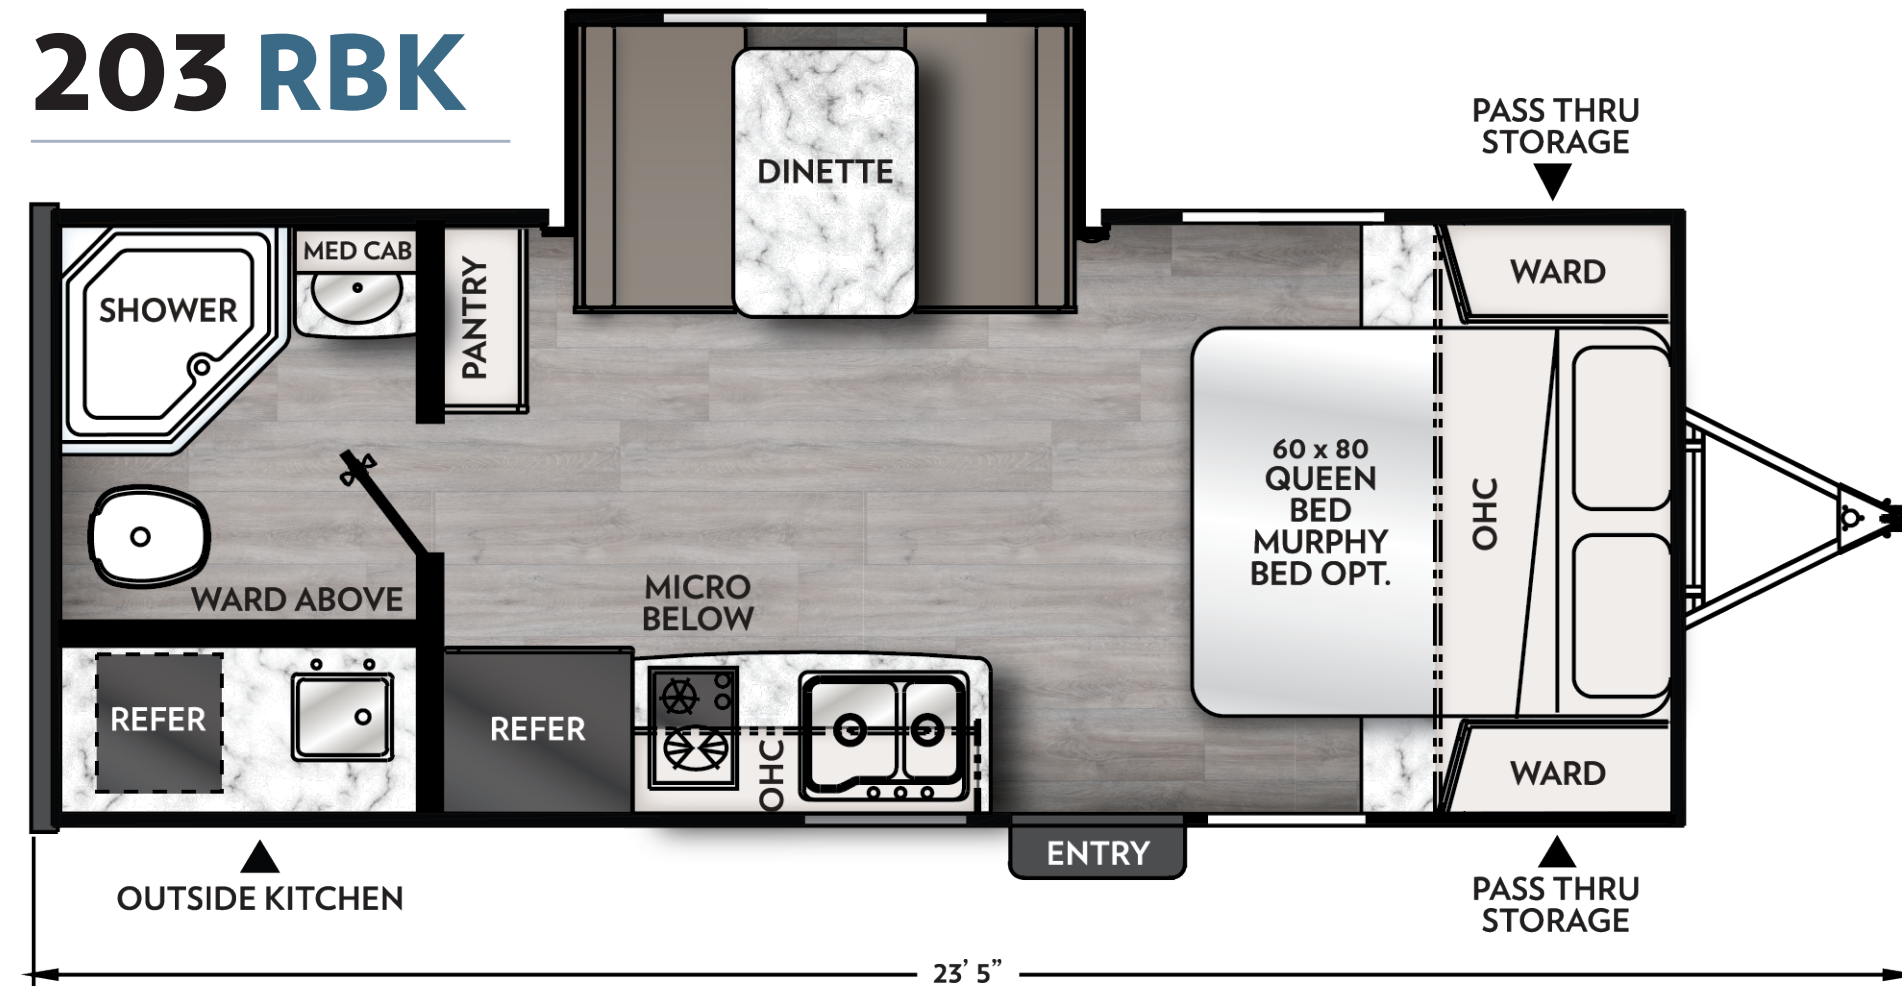

WEIGHT: 3916