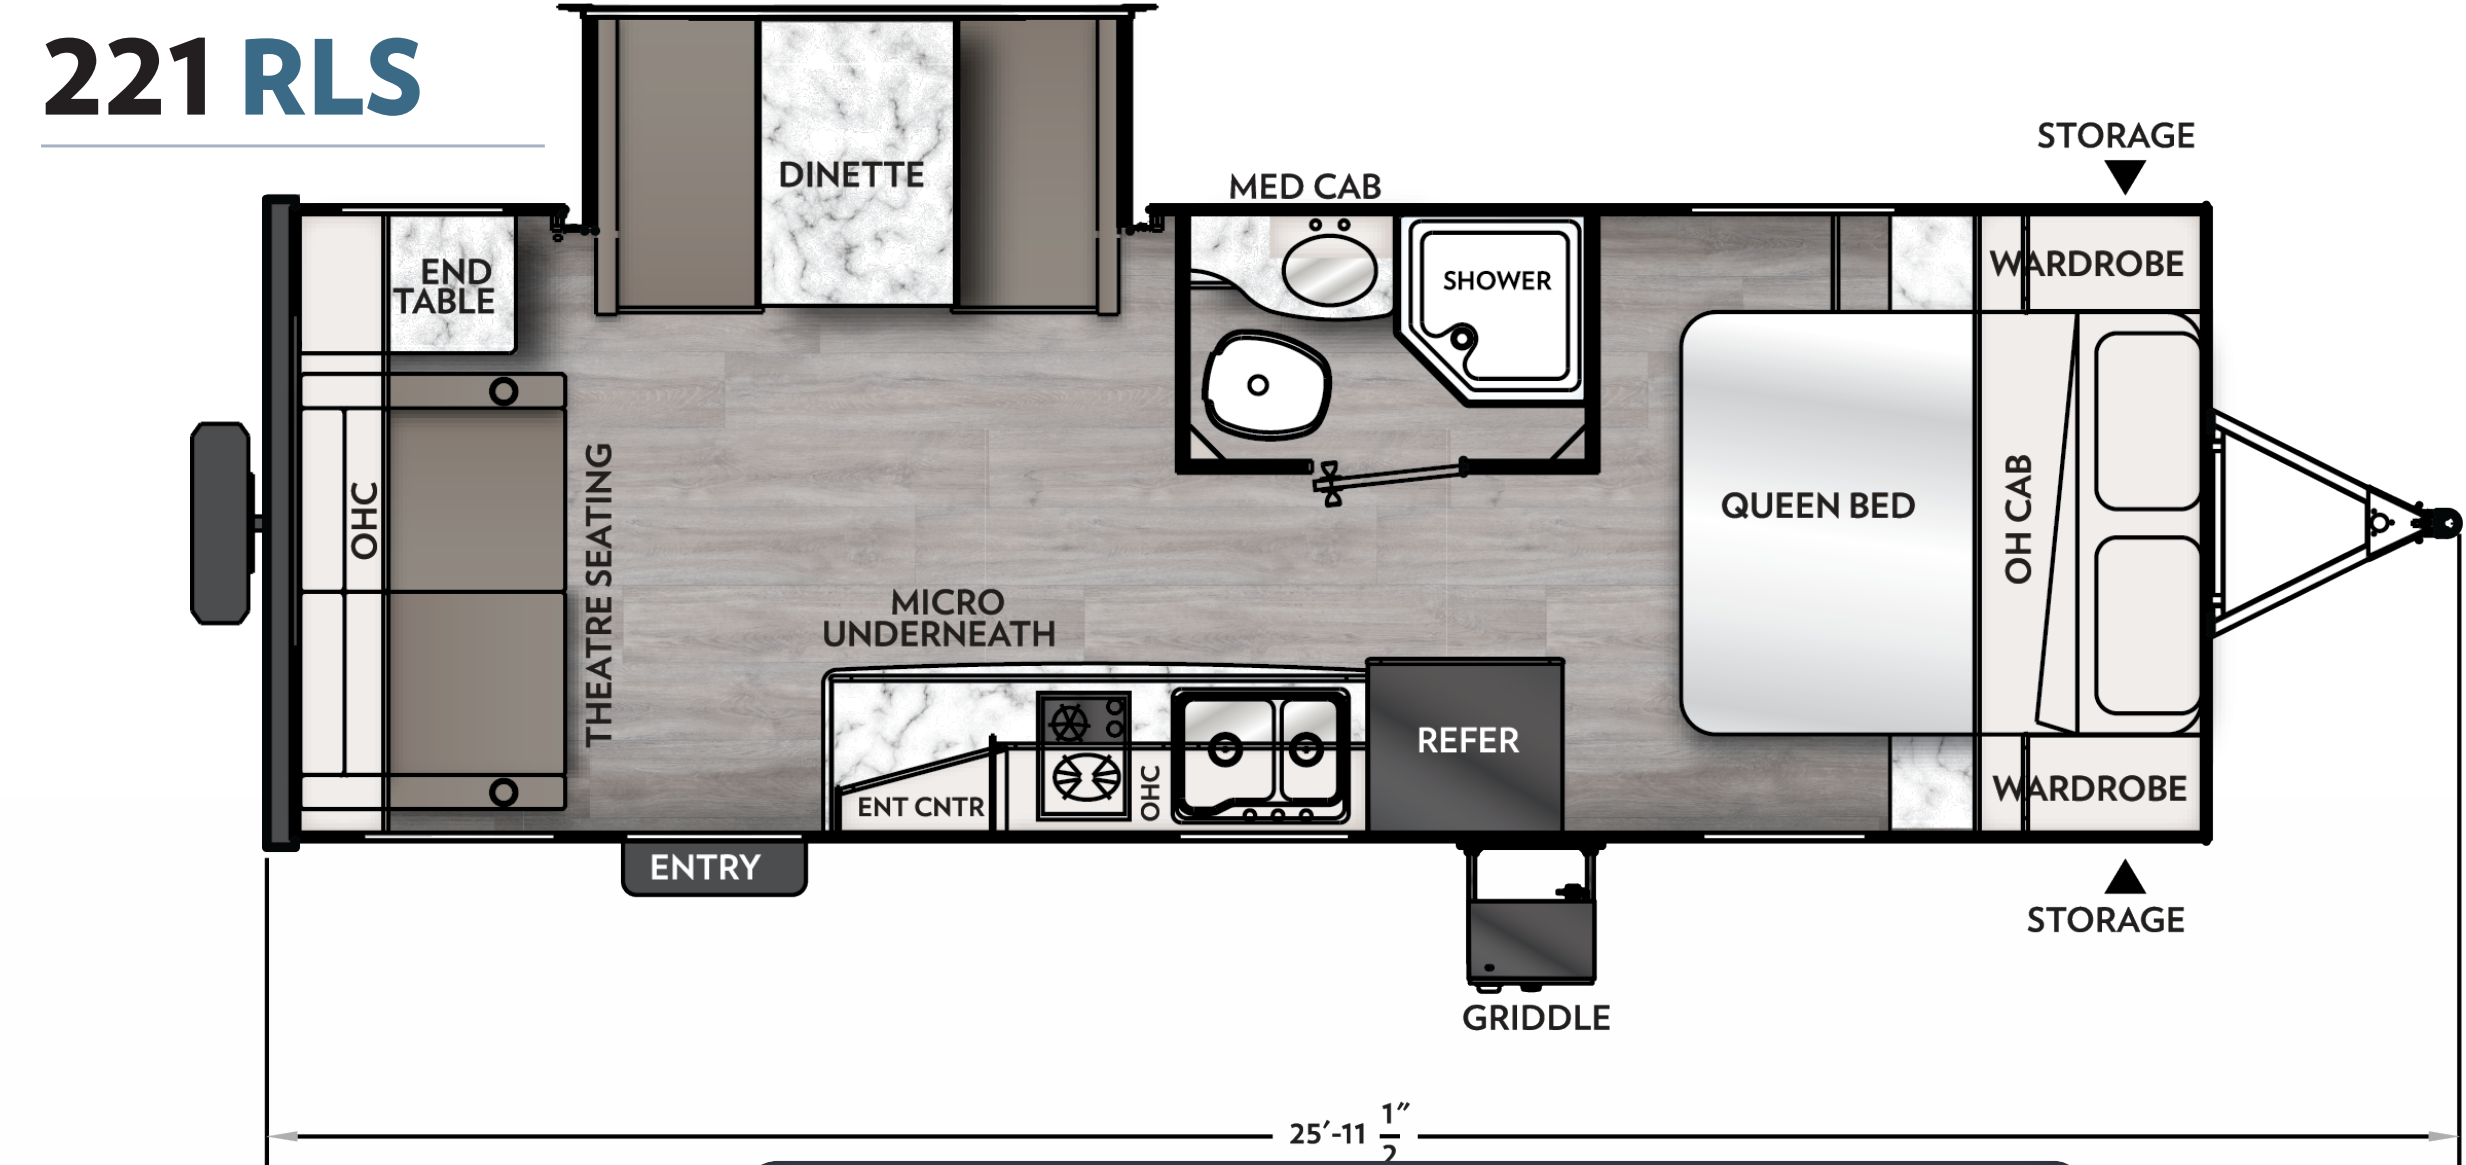

WEIGHT: 4220

423 N. Main Street • P.O. Box 30 • Middlebury, IN 46540
To learn more about Coachmen RV and our products and see how Coachmen is making the easy life easier, visit coachmenrv.com/travel-trailers/apex-ultra-lite