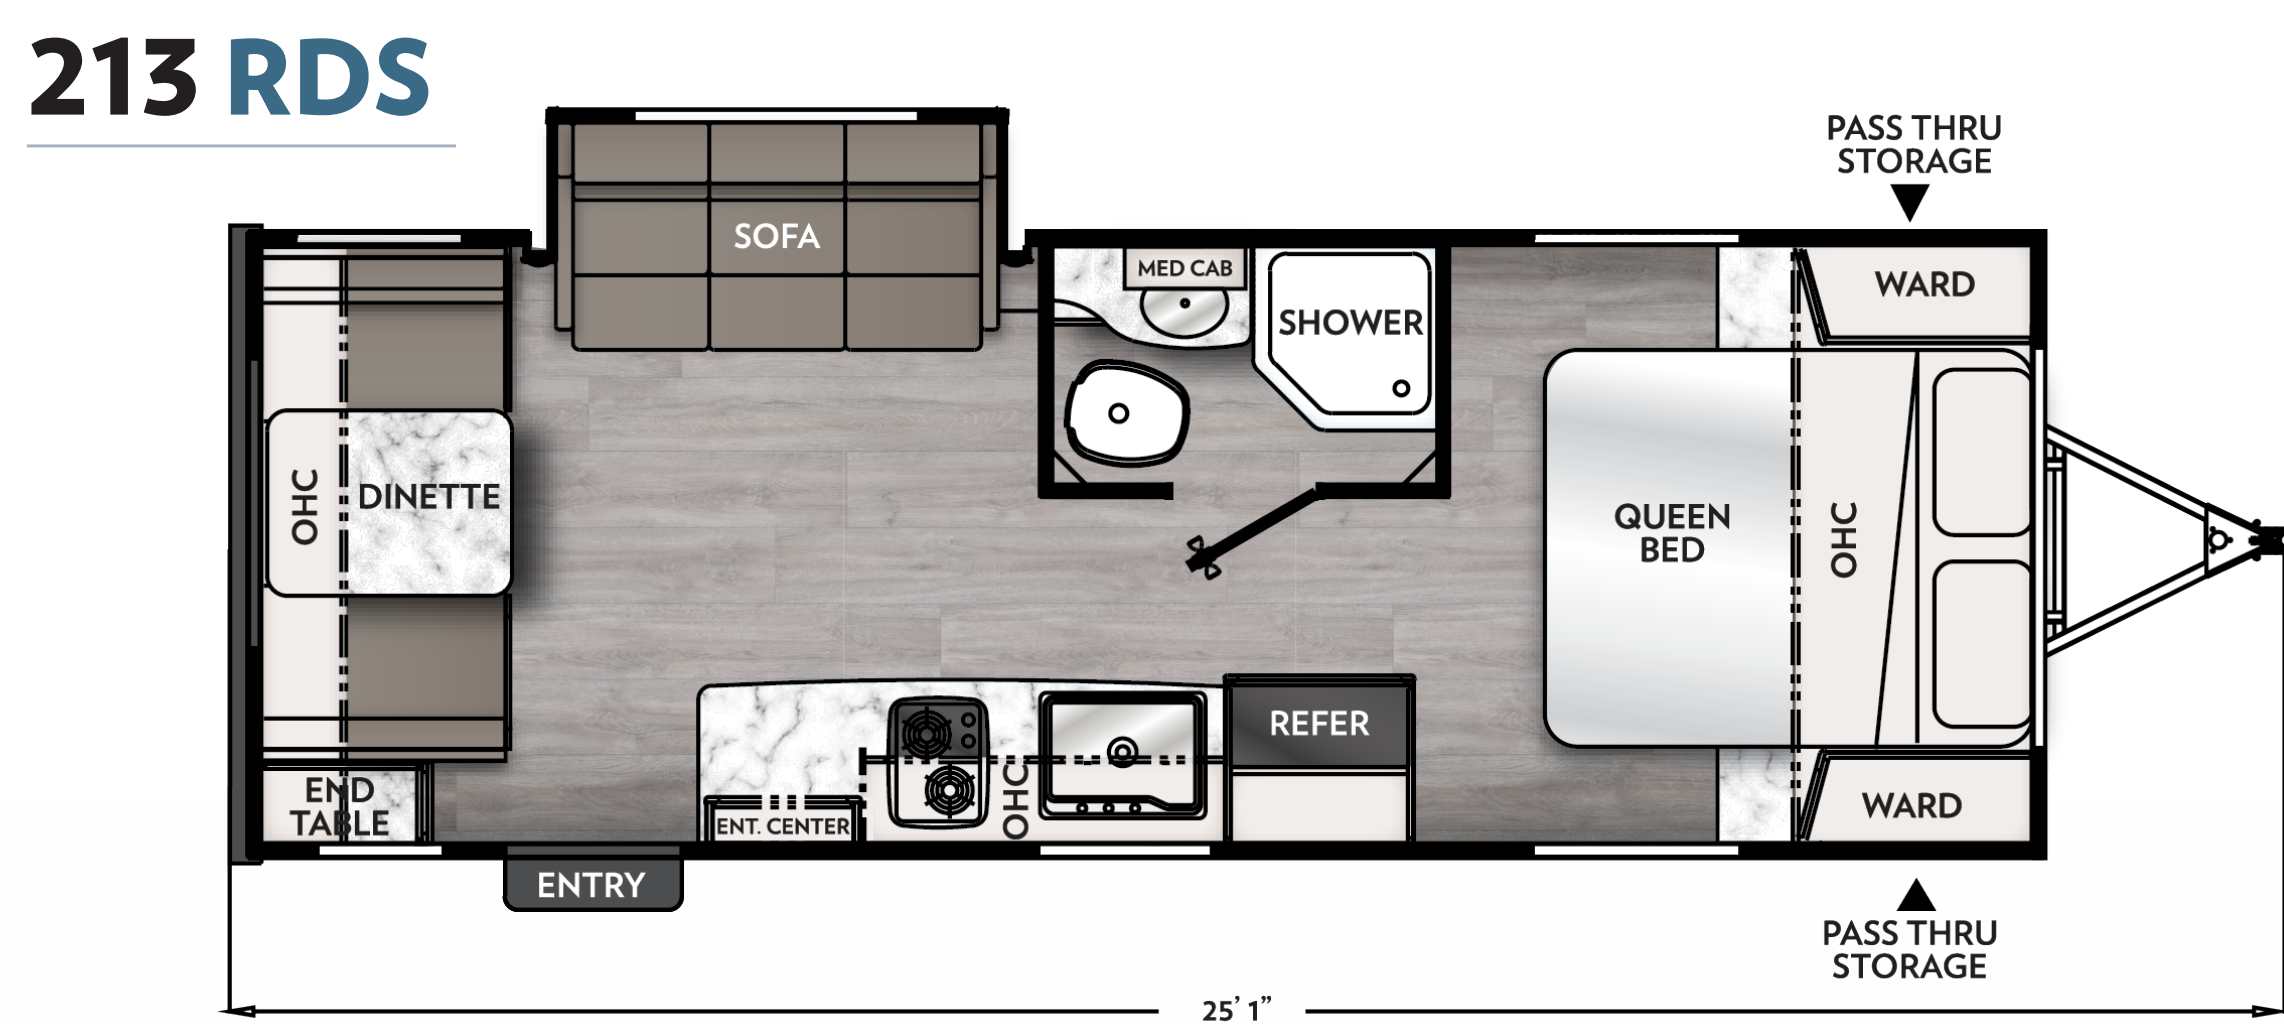

WEIGHT: 4154