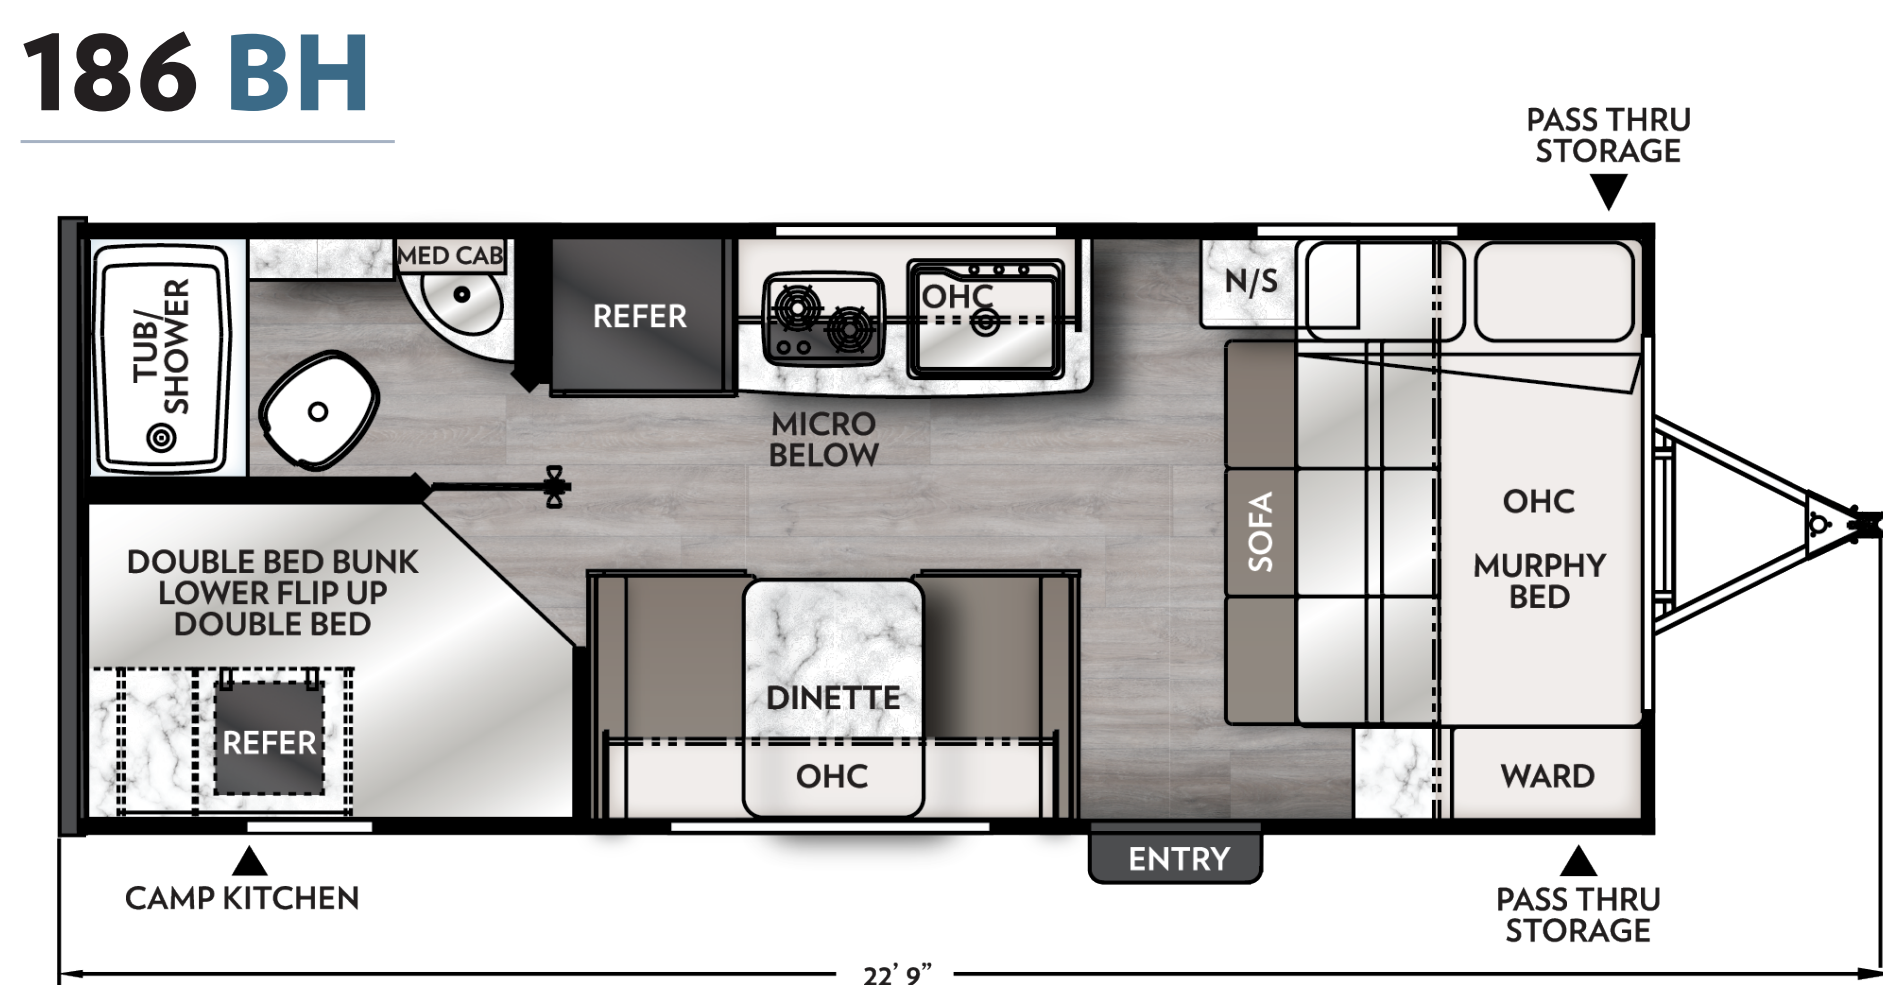

WEIGHT: 3586