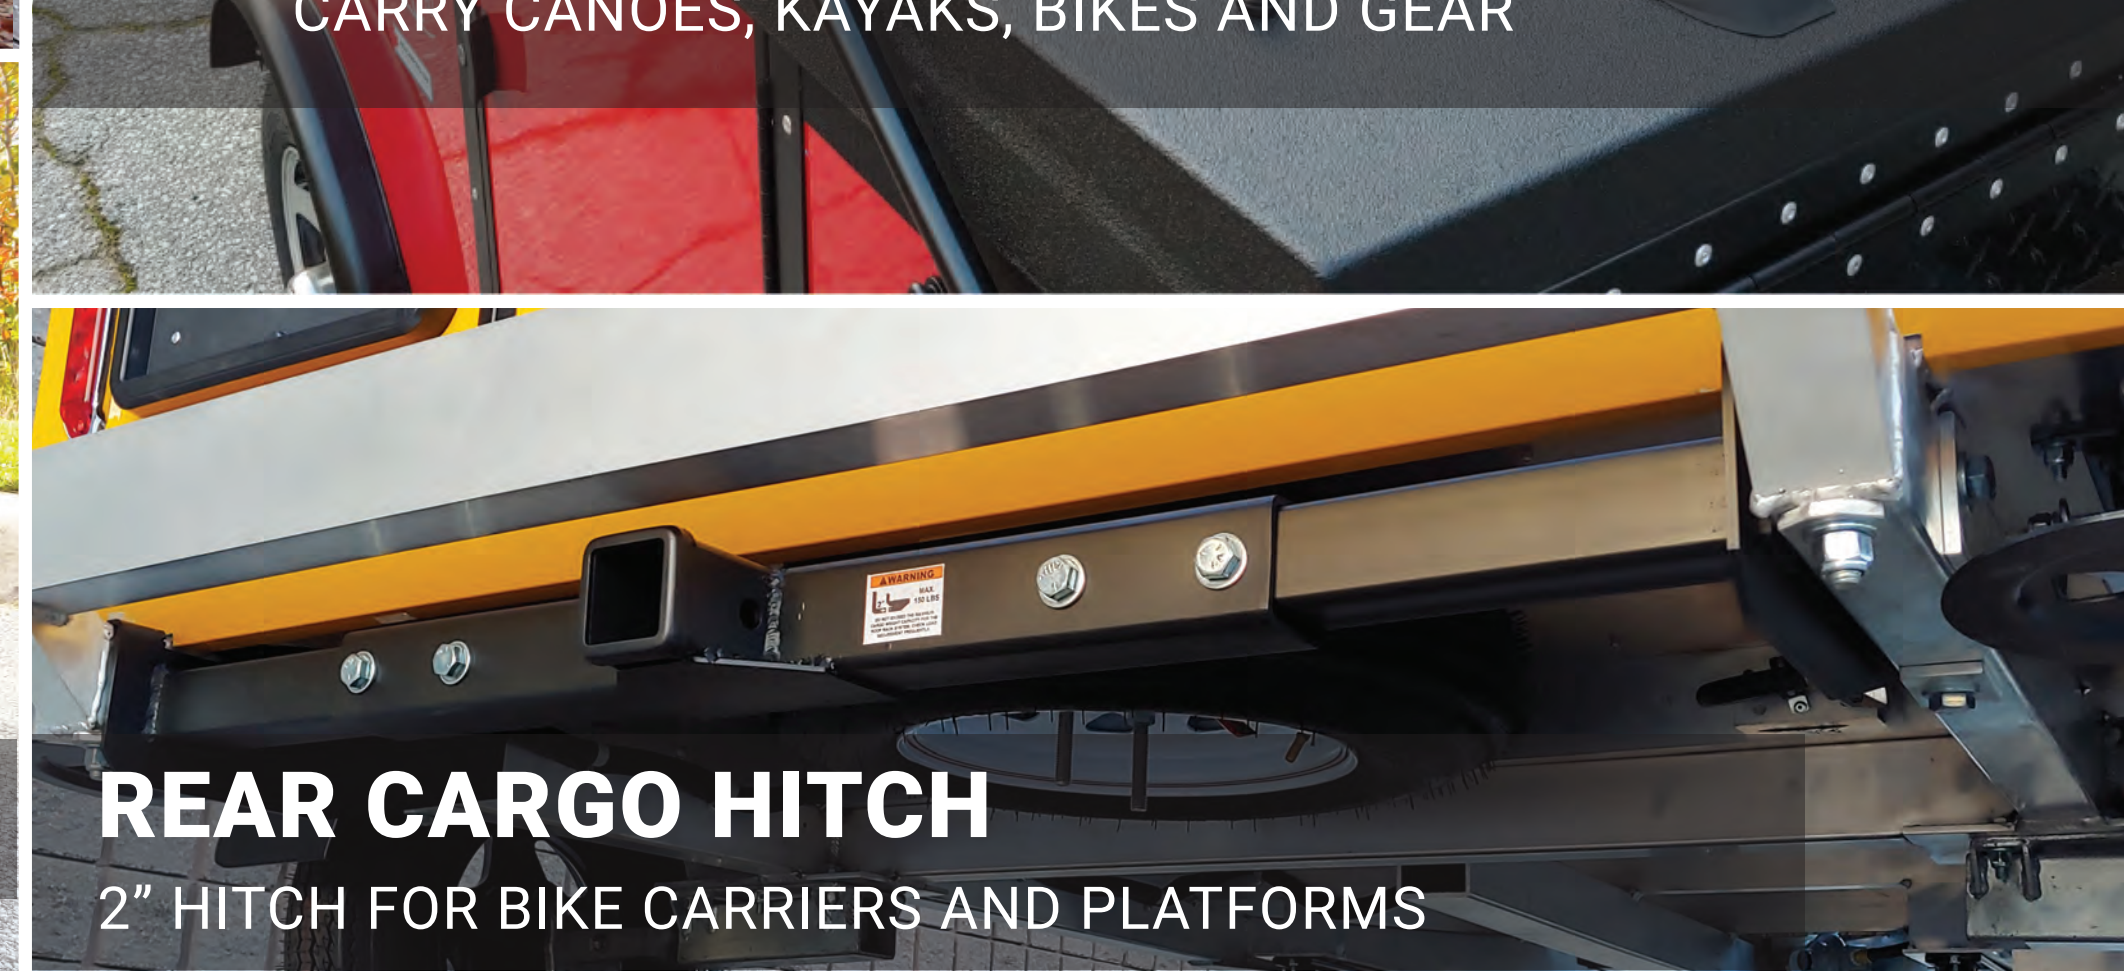

RHINO ROOF RACK
CARRY CANOES, KAYAKS, BIKES AND GEAR

REAR CARGO HITCH
2" HITCH FOR BIKE CARRIERS AND PLATFORMS