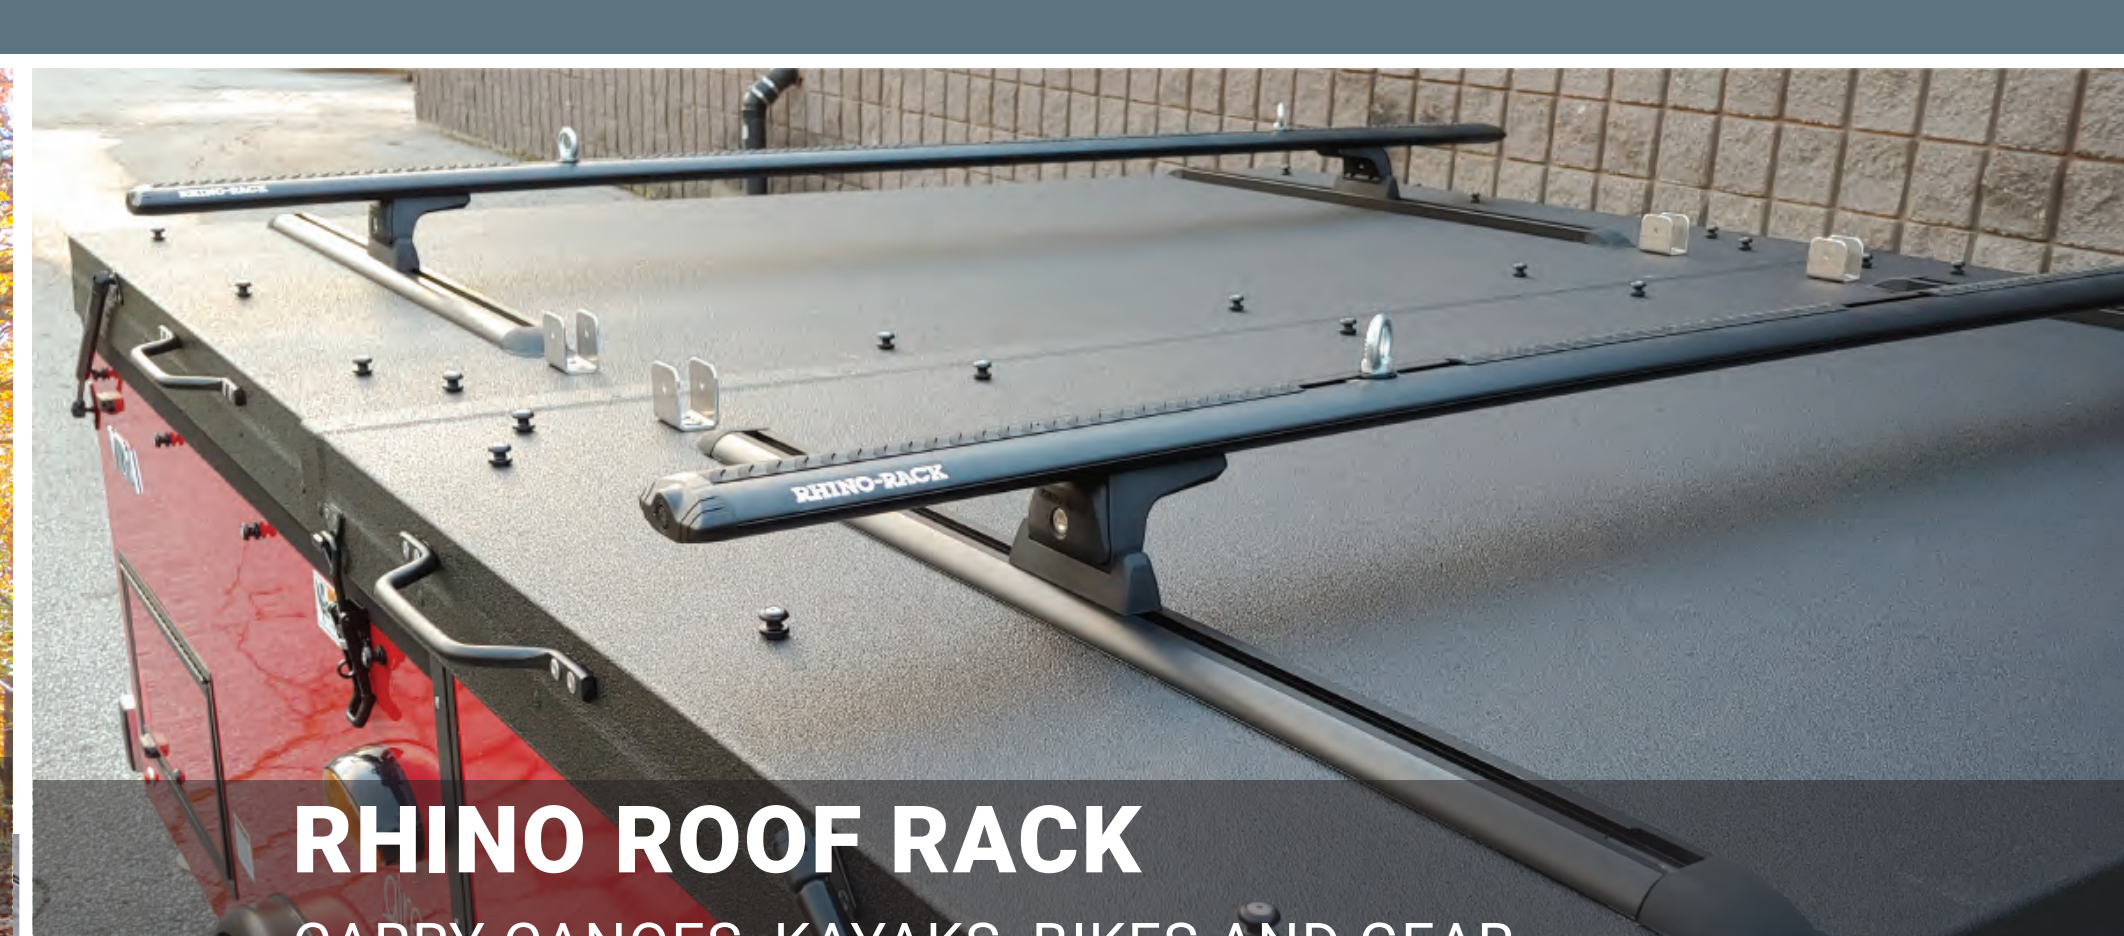

RHINO ROOF RACK
CARRY CANOES, KAYAKS, BIKES AND GEAR