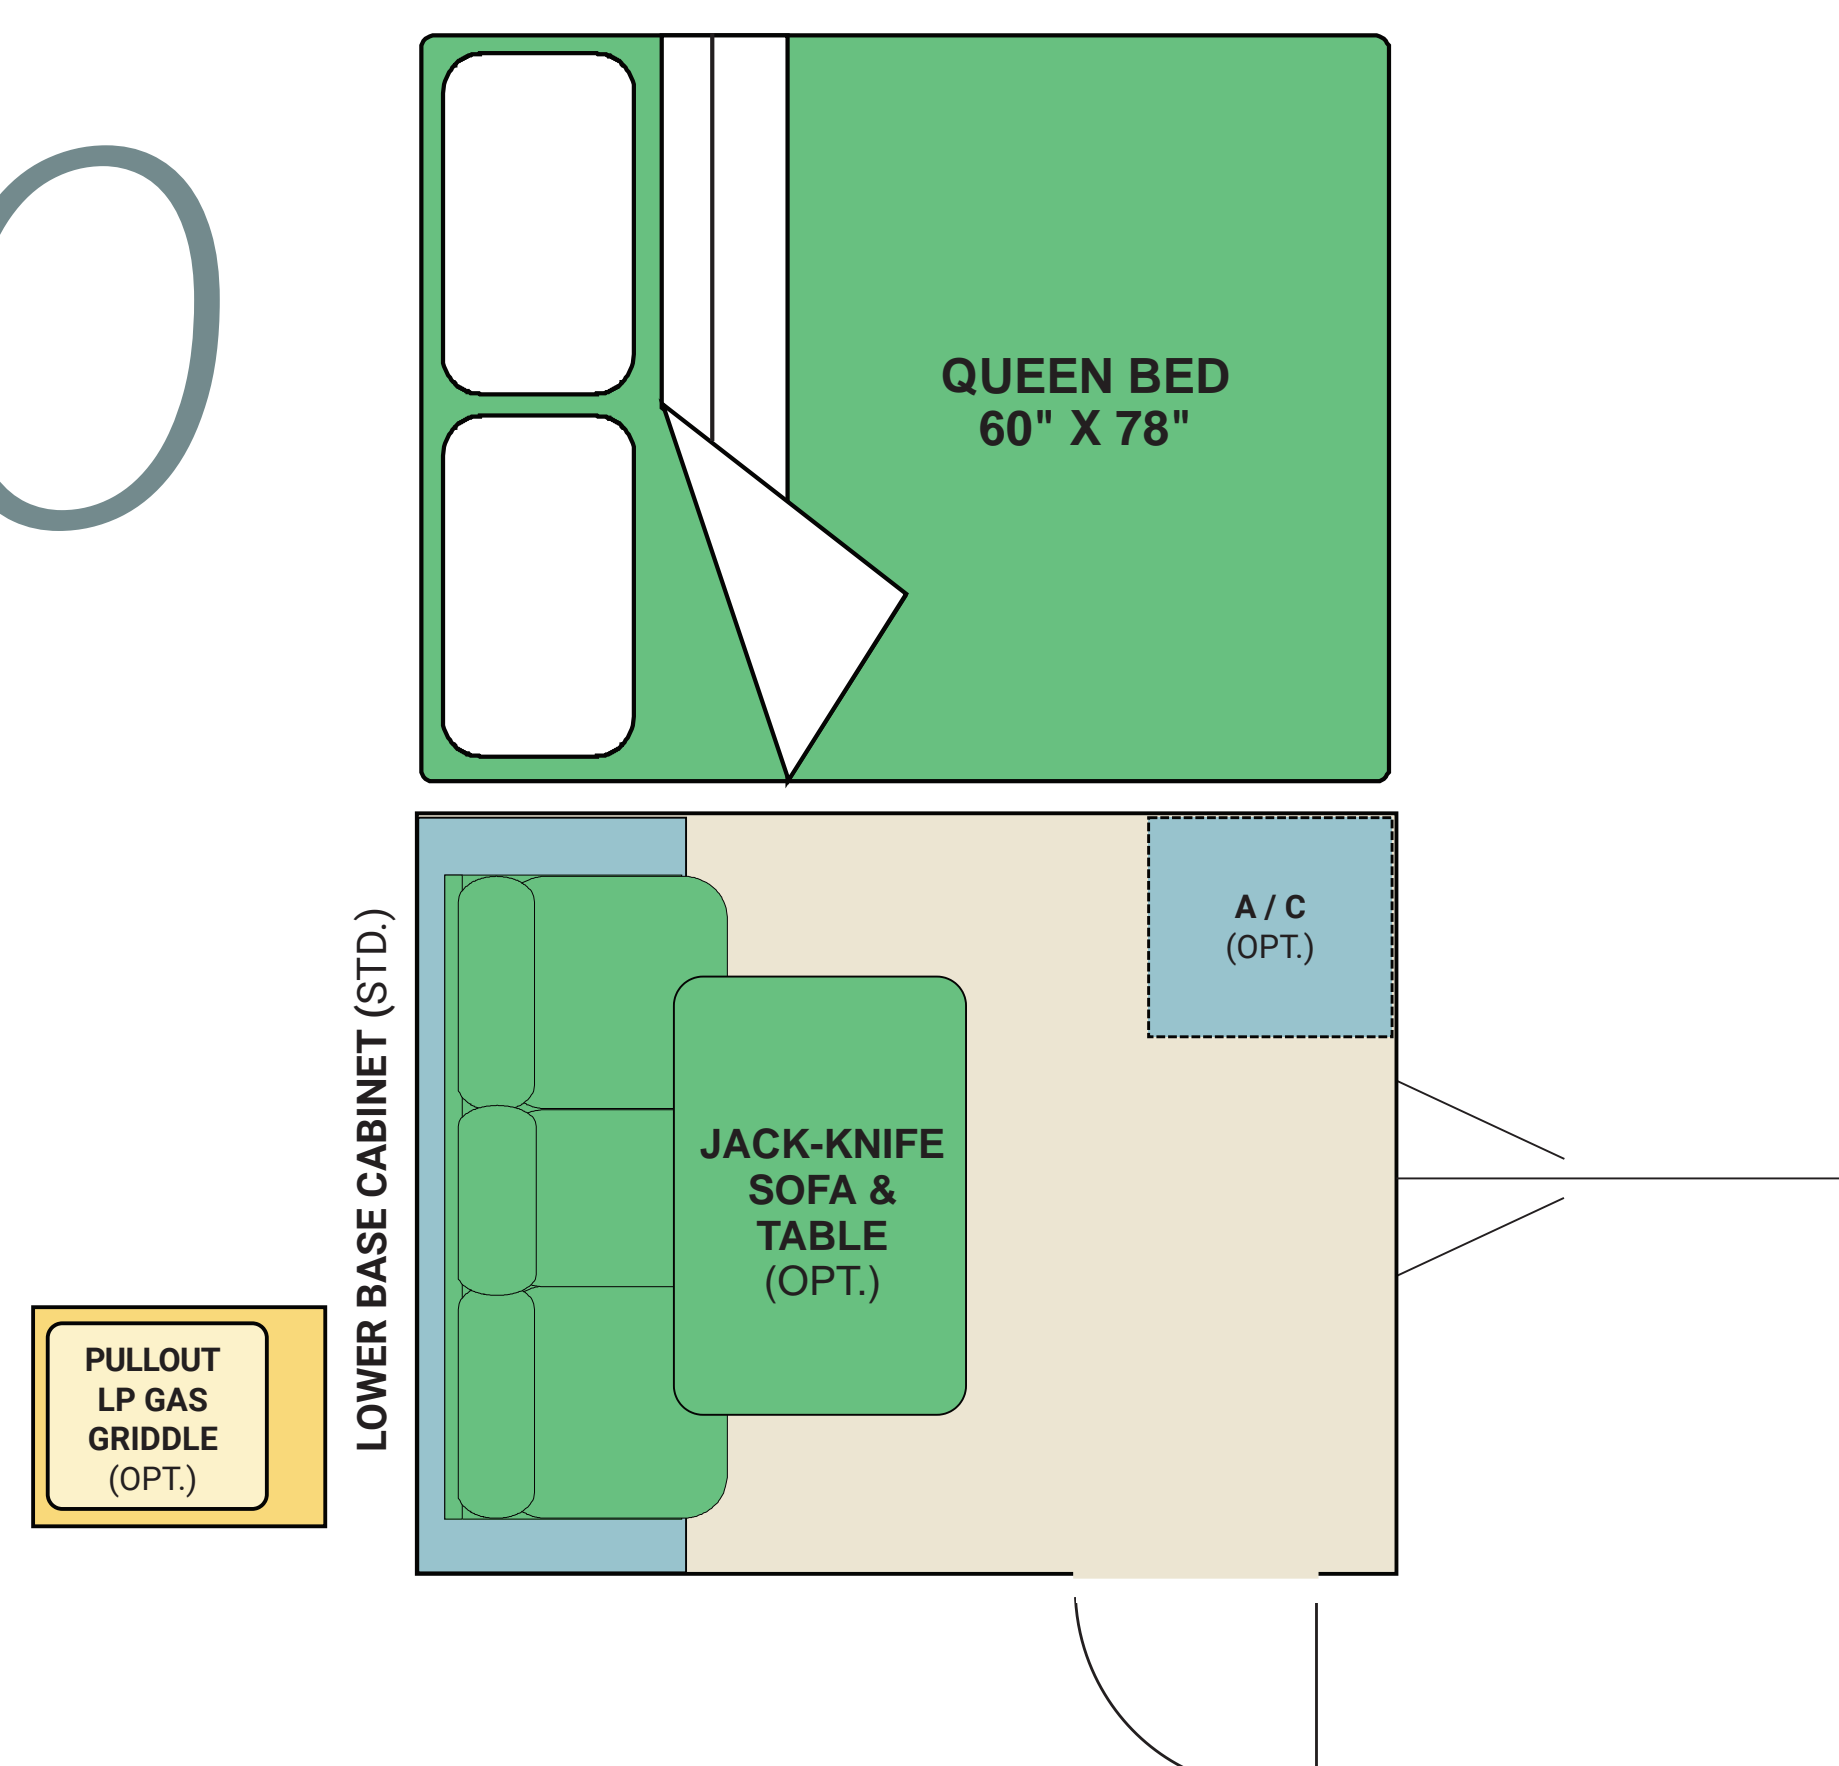

CAR-TOWABLE POP-UP TENT TRAILERS UNDER 1500 LBS!

60