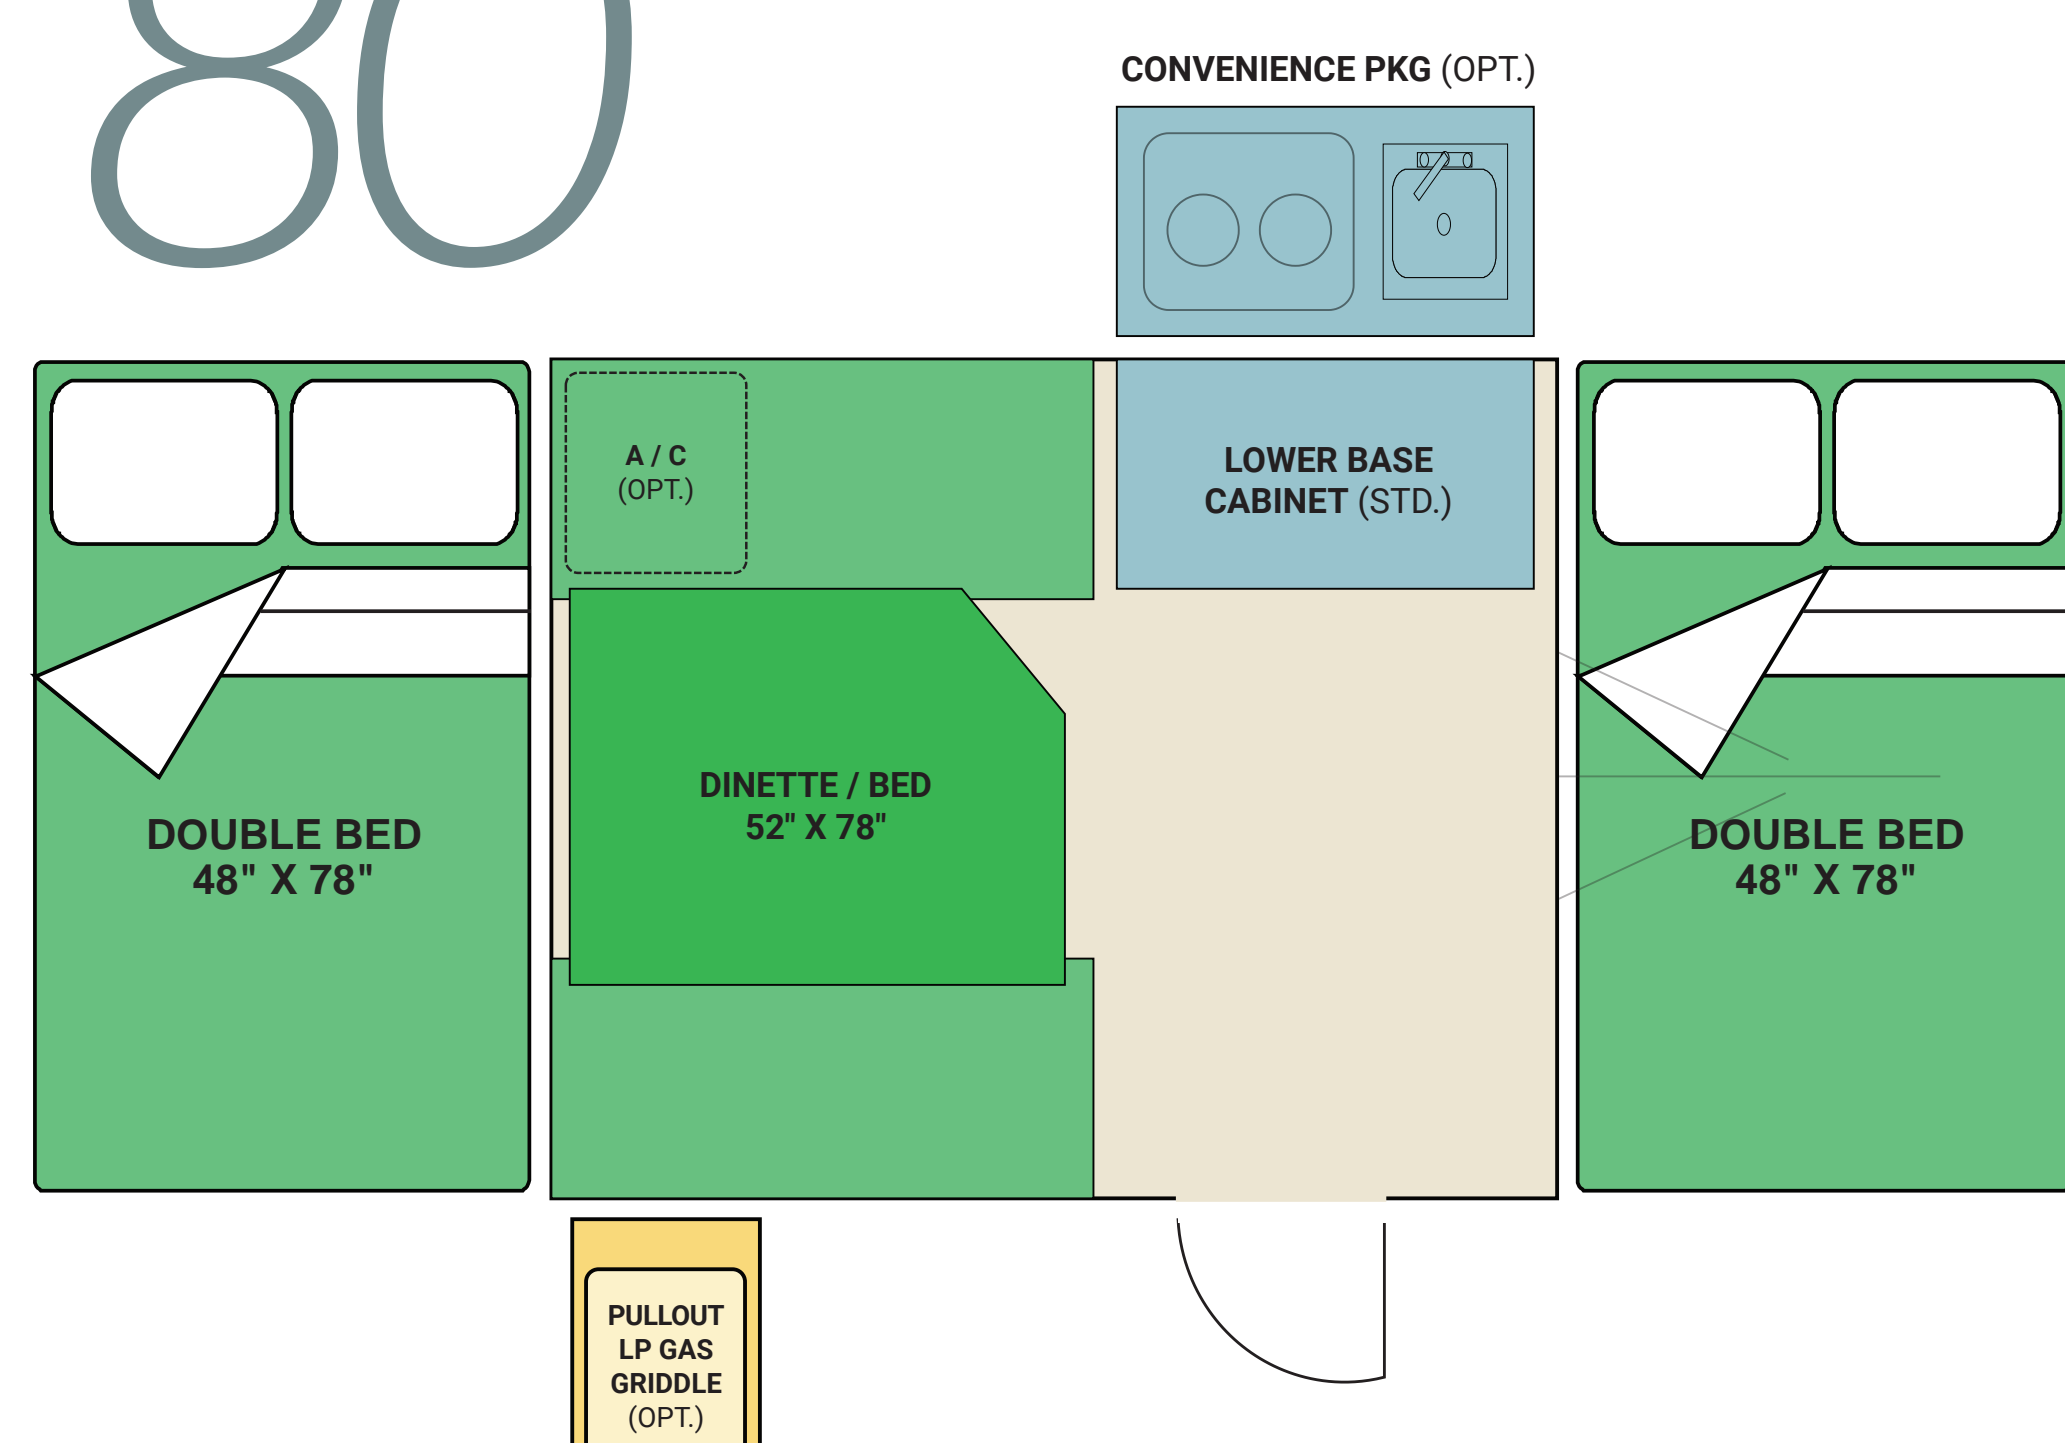

UNLOADED WEIGHT
740 lbs*

TRAVEL LENGTH
10' 7"

SLEEPING CAPACITY
Max. 2

MICRO

CROSSOVER

SUV

Improve your EPA range

ELECTRIC & HYBRID TOWABLE

80